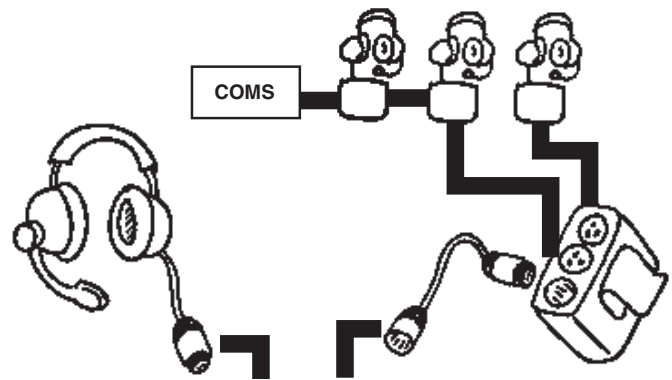

**SZIKLA**  
 TECHNICAL  
 REV1 CUE KING SYSTEM  
 PATCH DIAGRAM

CUE KING REV1 REVERSING SLIDE CUE MASTER

RXREV RF SLIDE CUE RECEIVER

MIGHTY RAT