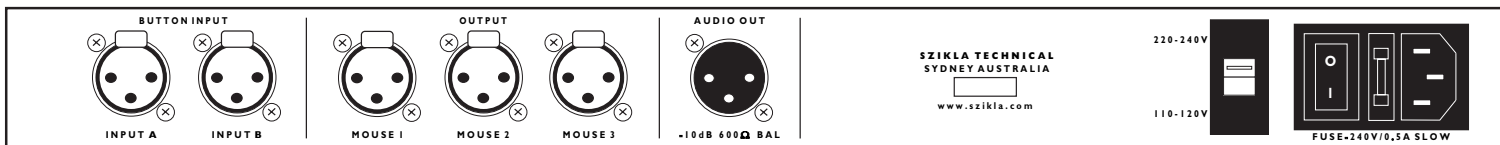

**SZIKLA**  
 TECHNICAL  
 REV1 CUE KING SYSTEM  
 PATCH DIAGRAM

CUE KING REV1 REVERSING SLIDE CUE MASTER

RXREV RF SLIDE CUE RECEIVER

MIGHTY RAT