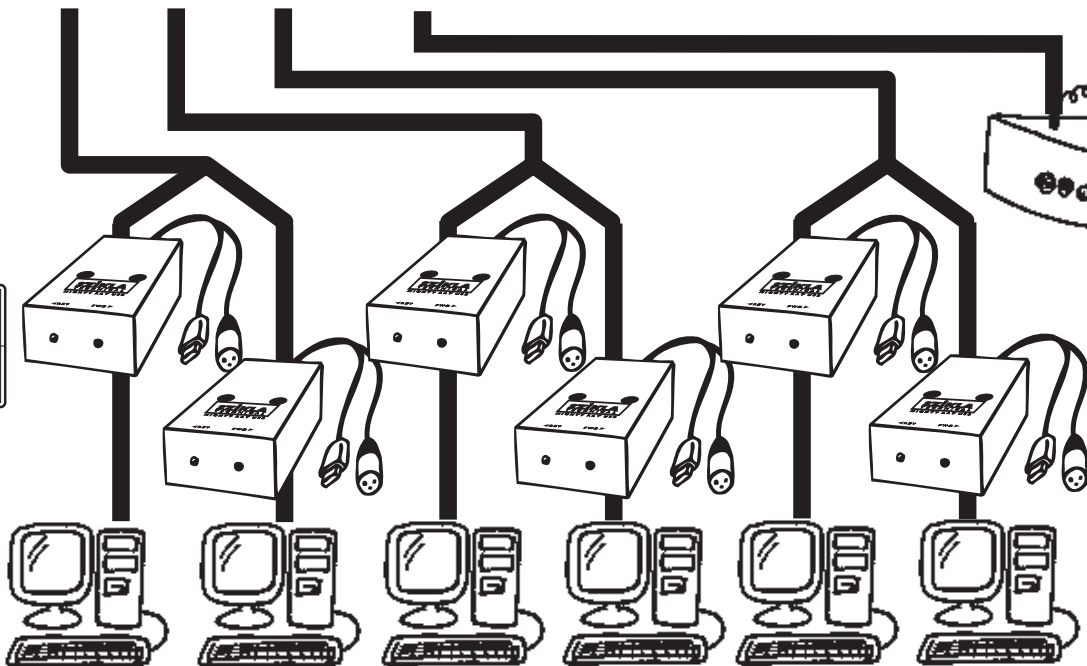

**SZIKLA**  
 TECHNICAL  
 REV1 CUE KING SYSTEM  
 PATCH DIAGRAM

CUE KING REV1 REVERSING SLIDE CUE MASTER

RXREV RF SLIDE CUE RECEIVER

MIGHTY RAT