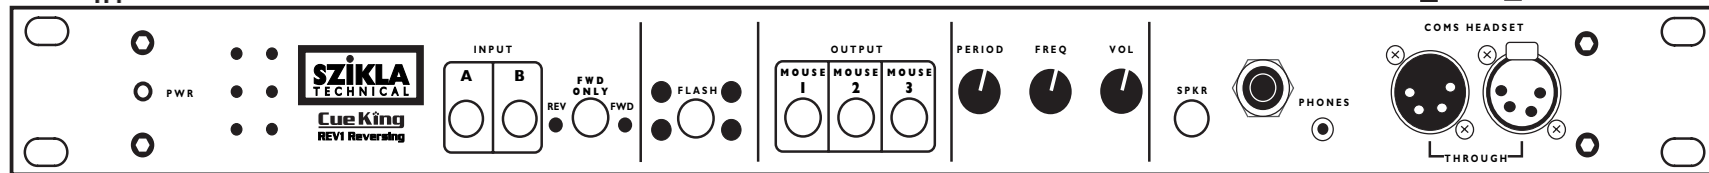

**SZIKLA**  
 TECHNICAL  
 REV1 CUE KING SYSTEM  
 PATCH DIAGRAM

CUE KING REV1 REVERSING SLIDE CUE MASTER

RXREV RF SLIDE CUE RECEIVER

MIGHTY RAT